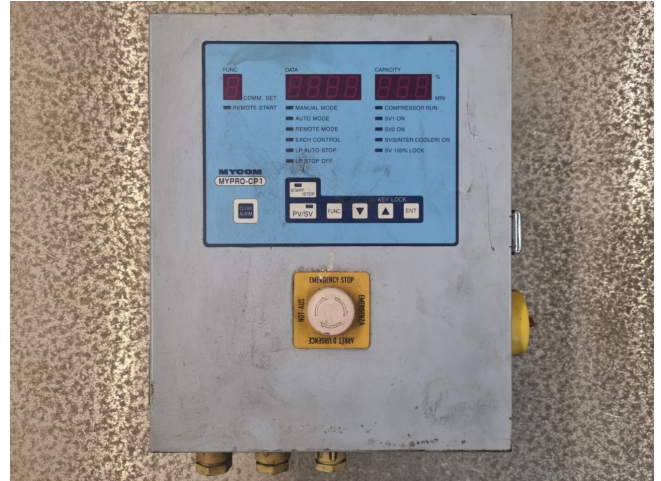

## Specifications

Marque	Mayekawa MYCOM
Type	MYPRO-CP1
Spec.	Controller
Remarks	320x280x150 mm (LxWxH)
Stock	1